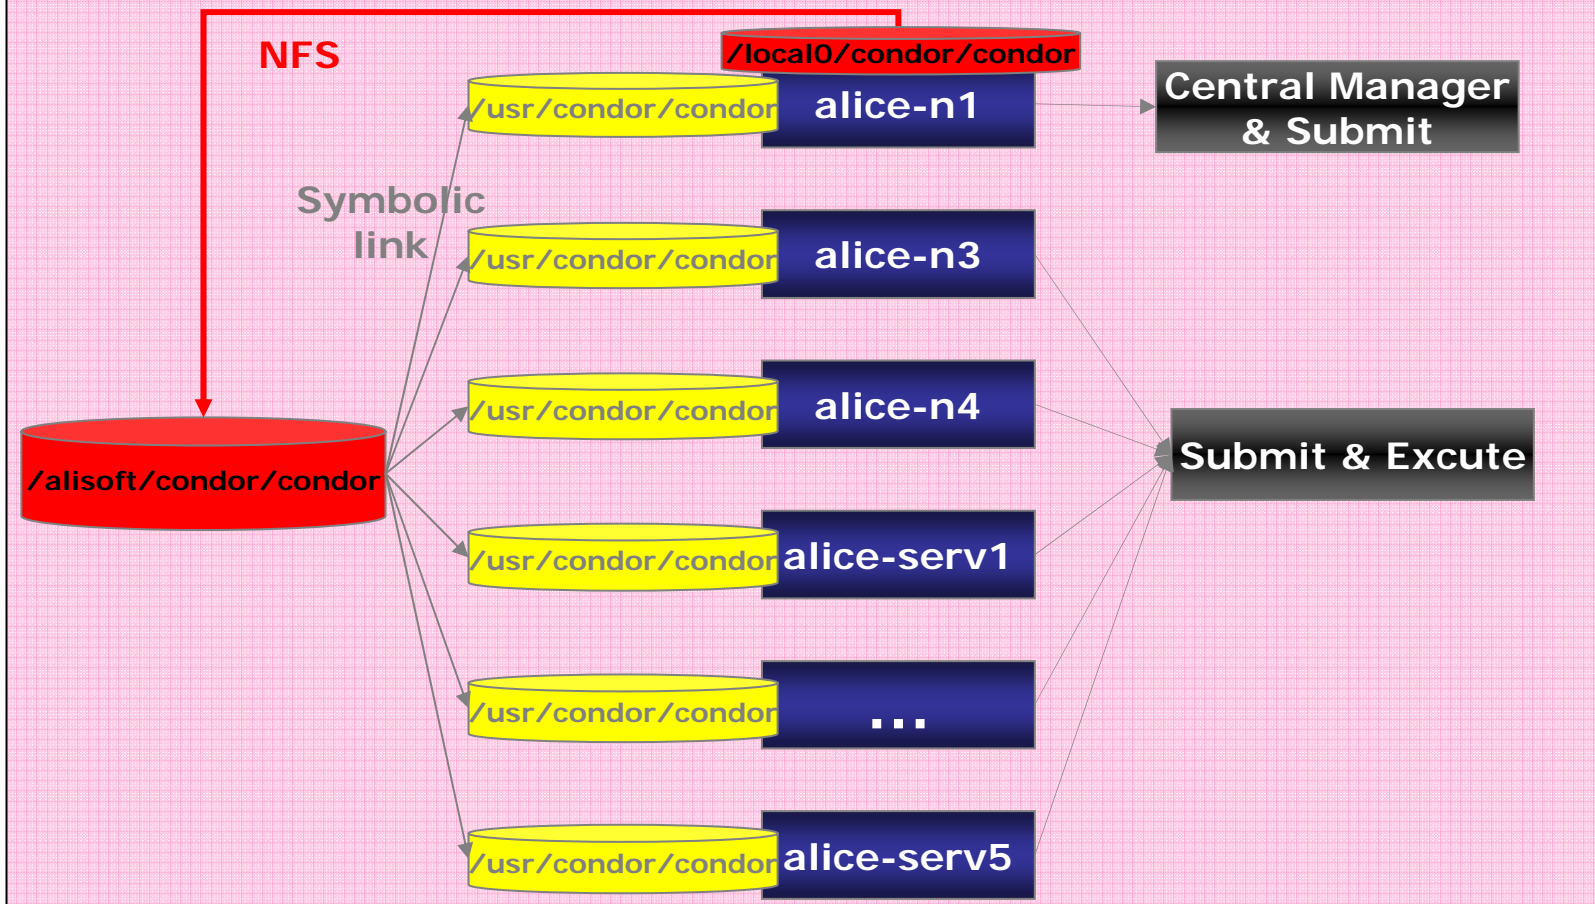

HD Condor POOL

← Job submit flow

→ Job execute flow

alice-n2, alice-n5
: temporary missing

HD POOL more detail

Each node has it's own `/usr/condor/local` directory for local configuration