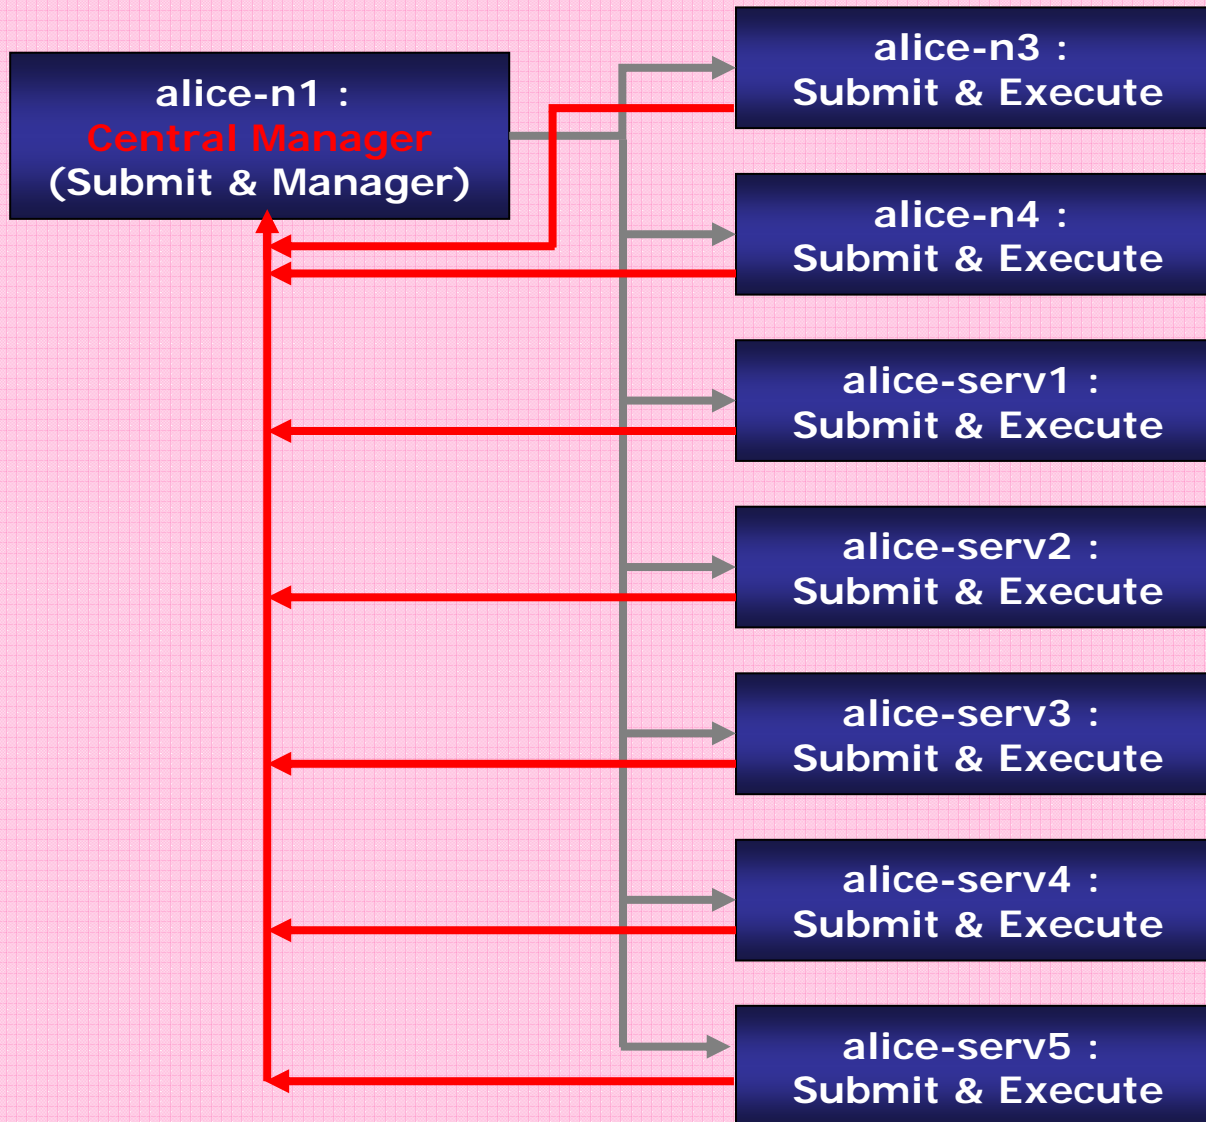

HD Condor POOL

← Job submit flow

→ Job execute flow

alice-n2, alice-n5
: temporary missing

HD POOL more detail

Each node has it's own `/usr/condor/local` directory for local configuration