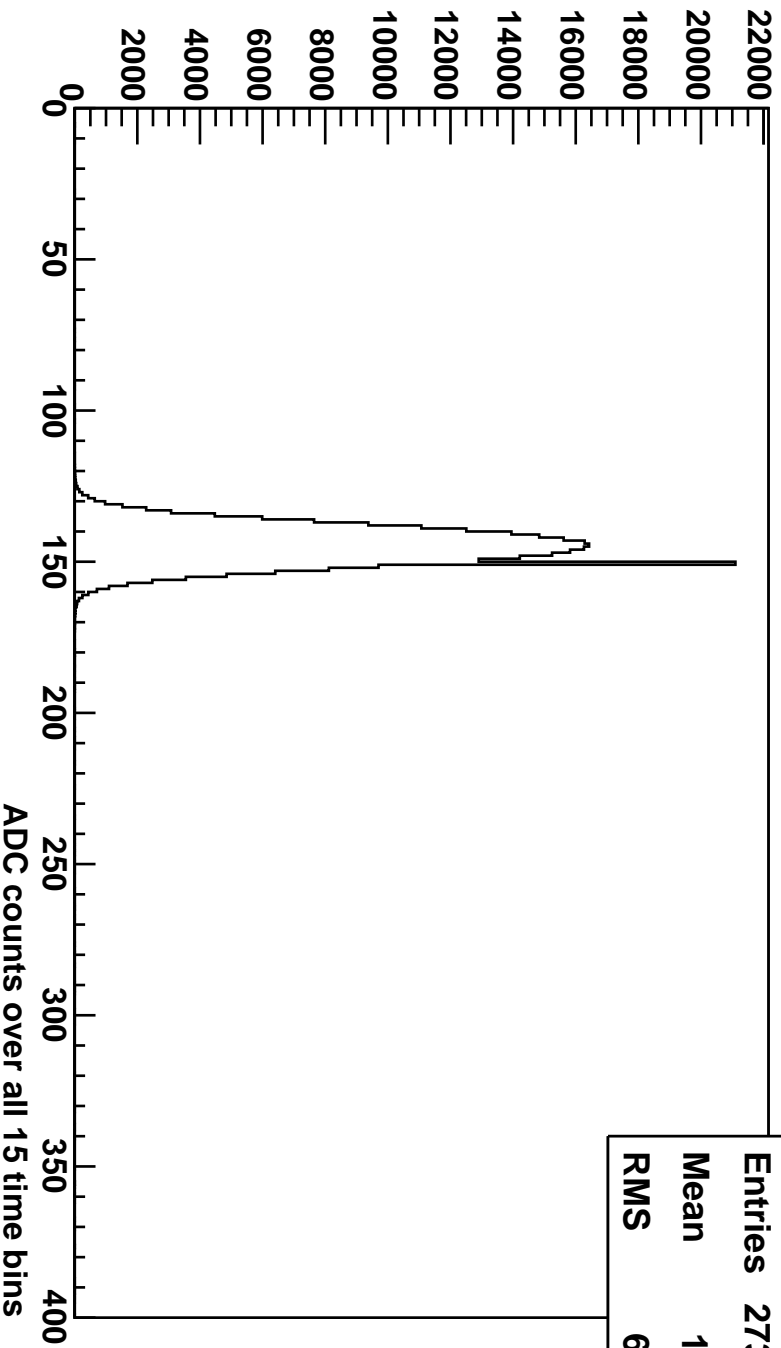

Number of ADC counts over all 15 time bins

hAdcAllTimebin	
Entries	273000
Mean	144.4
RMS	6.522